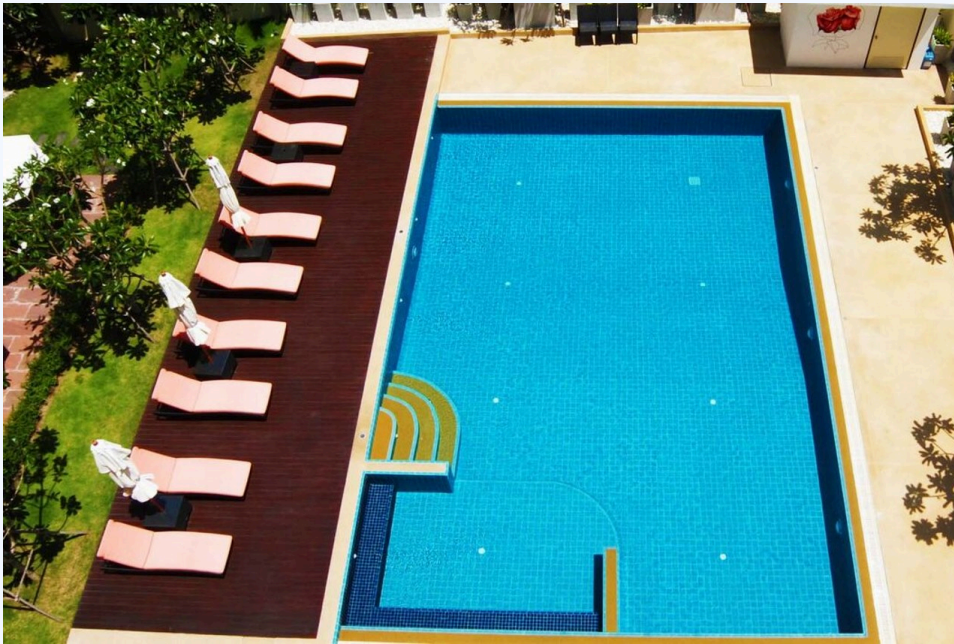

CR022, CONDO FOR RENT - SIAM ROYAL
OCEAN VIEW 503, PATTAYA

RENT. ? 37,500.00 /Per
month

Pratammak Soi 6, Pratumnak, 20150, Pattaya

Siam Royal Ocean View 503 on Pratumnak, Pattaya Soi 6 Two bedroom Two on floor 5 bathroom Condo with a usable area of approximately 93 sq.m All apartments have huge balconies.

TWO BEDROOMS - 93 SQ.M 5TH FLOOR FULLY FURNISHED Siam Royal Ocean View is a new 7-story luxury condominium with 25 units. Developed and built by the same group that gave you Siam Ocean View. Also suited in a prime location on Pratammak Hill, between Pattaya and Jomtien. All the 25 units come with high European standard, and have big Balconies with great views. The project comes on the neighbouring plot of Siam Ocean View in Pratammak Soi 6.

BASE INFORMATION:

Rooms : 3
Bed : 2
Bath : 2

LAND INFORMATION:

Square : 93
meters

CONVENIENCE:

General Amenities: Central Air, Cable Internet, Cable TV, Electric Hot Water, Swimming Pool, Microwave,
Appliance Amenities: Refrigerator,